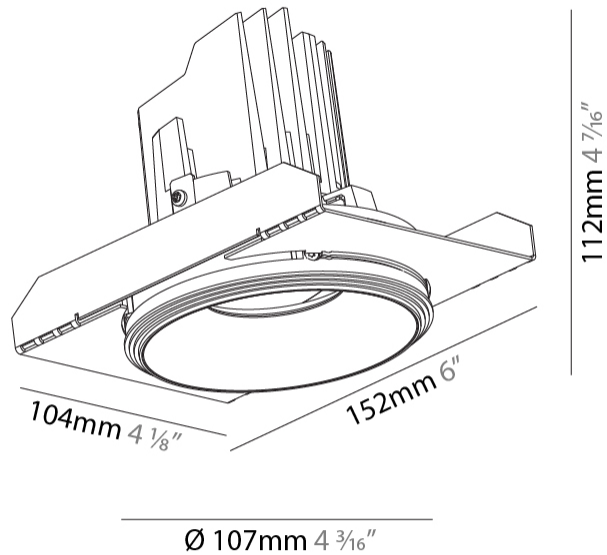

ELECTRICAL

Lamp Type: LED (Zhaga Standard)
Input Wattage (W): 13.2 / 16.5
Total Output Wattage (W): 12.1 / 14.7
Dimming: Tri-Mode (Non-Dimming and Phase Dimming (120Vac only) and 0-10V Dimming)
Driver Included: No
Driver Location: Recessed Housing
Driver Type: Constant Current - Universal
Driver Class: Class 2
Housing: See components
Input Voltage (V): 120 - 277
Constant Current (MA): 350

LED

Number of LEDs: 1
Color Temperature (°K): 2700 / 3000 / 3500 / 4000
Max. Delivered Lumen (lm): 850 / 950 / 1019 / 1040
Nominal Lumen (lm): 960 / 1070 / 1156 / 1180
CRI: >90 CRI
Efficiency (%): 88.5
Lamp Life (hrs): 50000
Upon Request: RGB-W Tunable White Special Color Temperature Special LED

OPTICAL

Reflector°: 10
Adjustability: Rotational 355°; Tilt 10°
Upon Request: Special Beam Angles

RATINGS AND CERTIFICATIONS

Zaneen Group Inc. © 2024, T 1800-388-3382, F 416-247-9319, www.zaneen.com
Certified By: Certified for North American Standards
Available for international specifications by adding "INT" at the end of the existing Model #. For assistance on 'custom' specifications, contact zteam@zaneen.com.
IP Rating: IP20
If a conflict occurs to supply the best product, we reserve the right to change specifications or materials without notice. The most recent specification sheets are found at zaneen.com