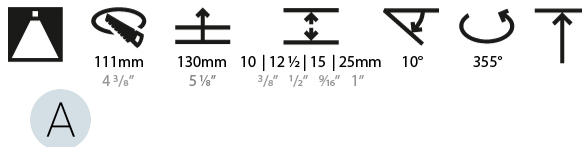

ELECTRICAL

Lamp Type: LED (Zhaga Standard)
Input Wattage (W): 13.2 / 16.5
Total Output Wattage (W): 12.1 / 14.7
Dimming: Tri-Mode (Non-Dimming and Phase Dimming (120Vac only) and 0-10V Dimming)
Driver Included: No
Driver Location: Recessed Housing
Driver Type: Constant Current - Universal
Driver Class: Class 2
Housing: See components
Input Voltage (V): 120 - 277
Constant Current (MA): 350

LED

Number of LEDs: 1
Color Temperature (°K): 2700 / 3000 / 3500 / 4000
Max. Delivered Lumen (lm): 850 / 950 / 1019 / 1040
Nominal Lumen (lm): 960 / 1070 / 1156 / 1180
CRI: >90 CRI
Efficiency (%): 88.5
Lamp Life (hrs): 50000
Upon Request: RGB-W Tunable White Special Color Temperature Special LED

OPTICAL

Reflector°: 10
Adjustability: Rotational 355°; Tilt 10°
Upon Request: Special Beam Angles

RATINGS AND CERTIFICATIONS

Zaneen Group Inc. © 2024, T 1800-388-3382, F 416-247-9319, www.zaneen.com
Certified By: Certified for North American Standards
Available for international specifications by adding "INT" at the end of the existing Model #. For assistance on 'custom' specifications, contact zteam@zaneen.com.
IP Rating: IP20
If a conflict occurs to supply the best product, we reserve the right to change specifications or materials without notice. The most recent specification sheets are found at zaneen.com